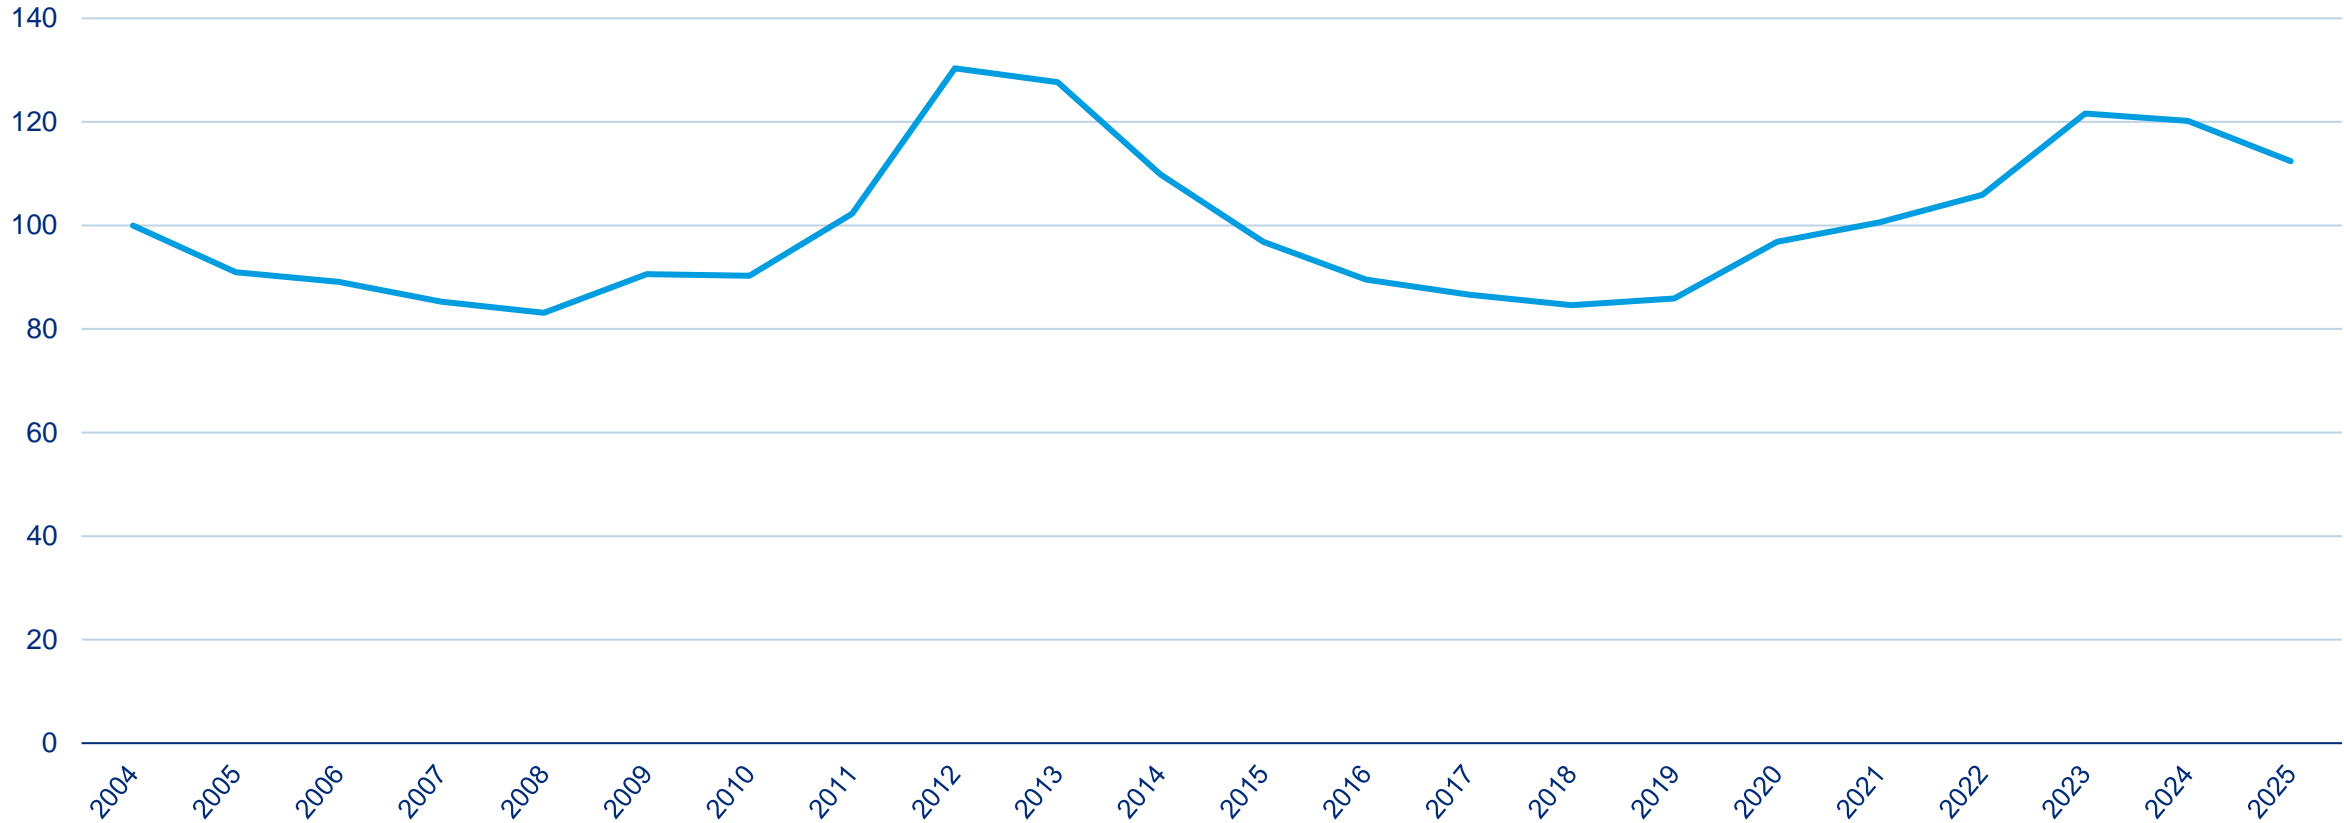

APAC Property Catastrophe Rate on Line Index

2004–January 1, 2025*

The Guy Carpenter APAC Property Catastrophe Rate on Line Index decreased by an estimated 7.2% for January 2025 renewals.